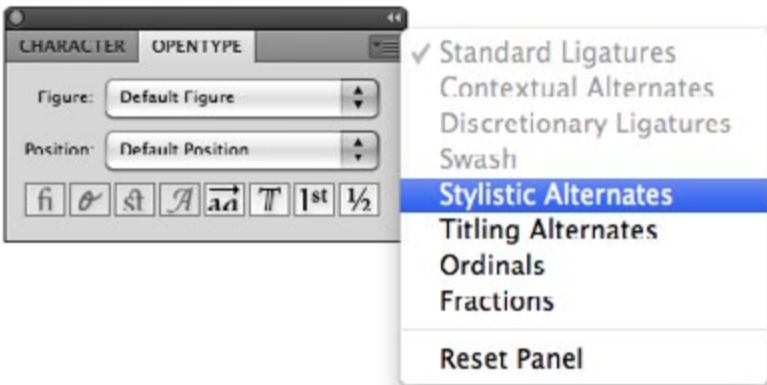

ADOBE ILLUSTRATOR

TEXT
TEXT

TEXT
TEXT

TEXT
TEXT