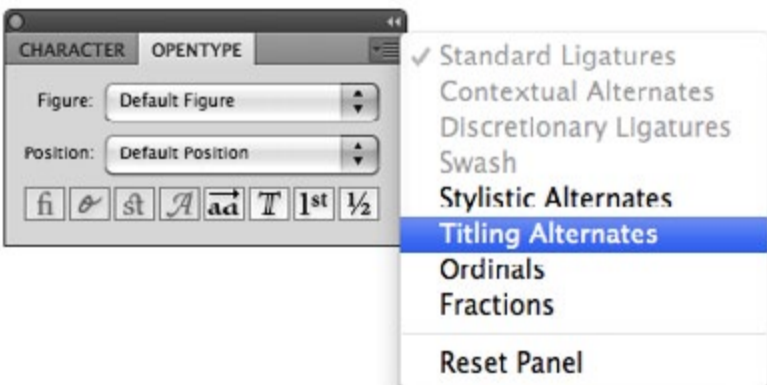

ADOBE ILLUSTRATOR

TEXT
TEXT

TEXT
TEXT

TEXT
TEXT